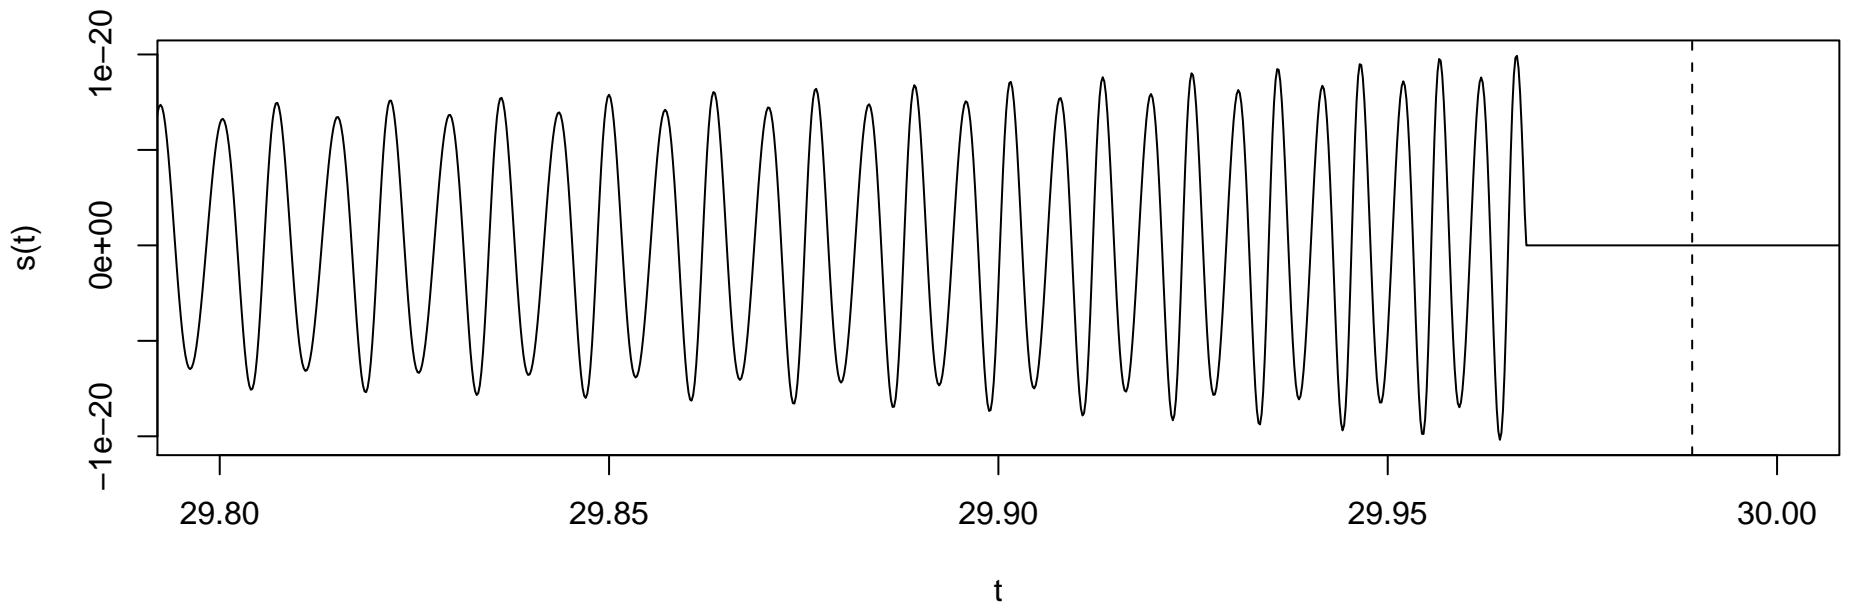

Gianluca's template

Christian's template

dashed line indicates $t_c=700000329.98910$