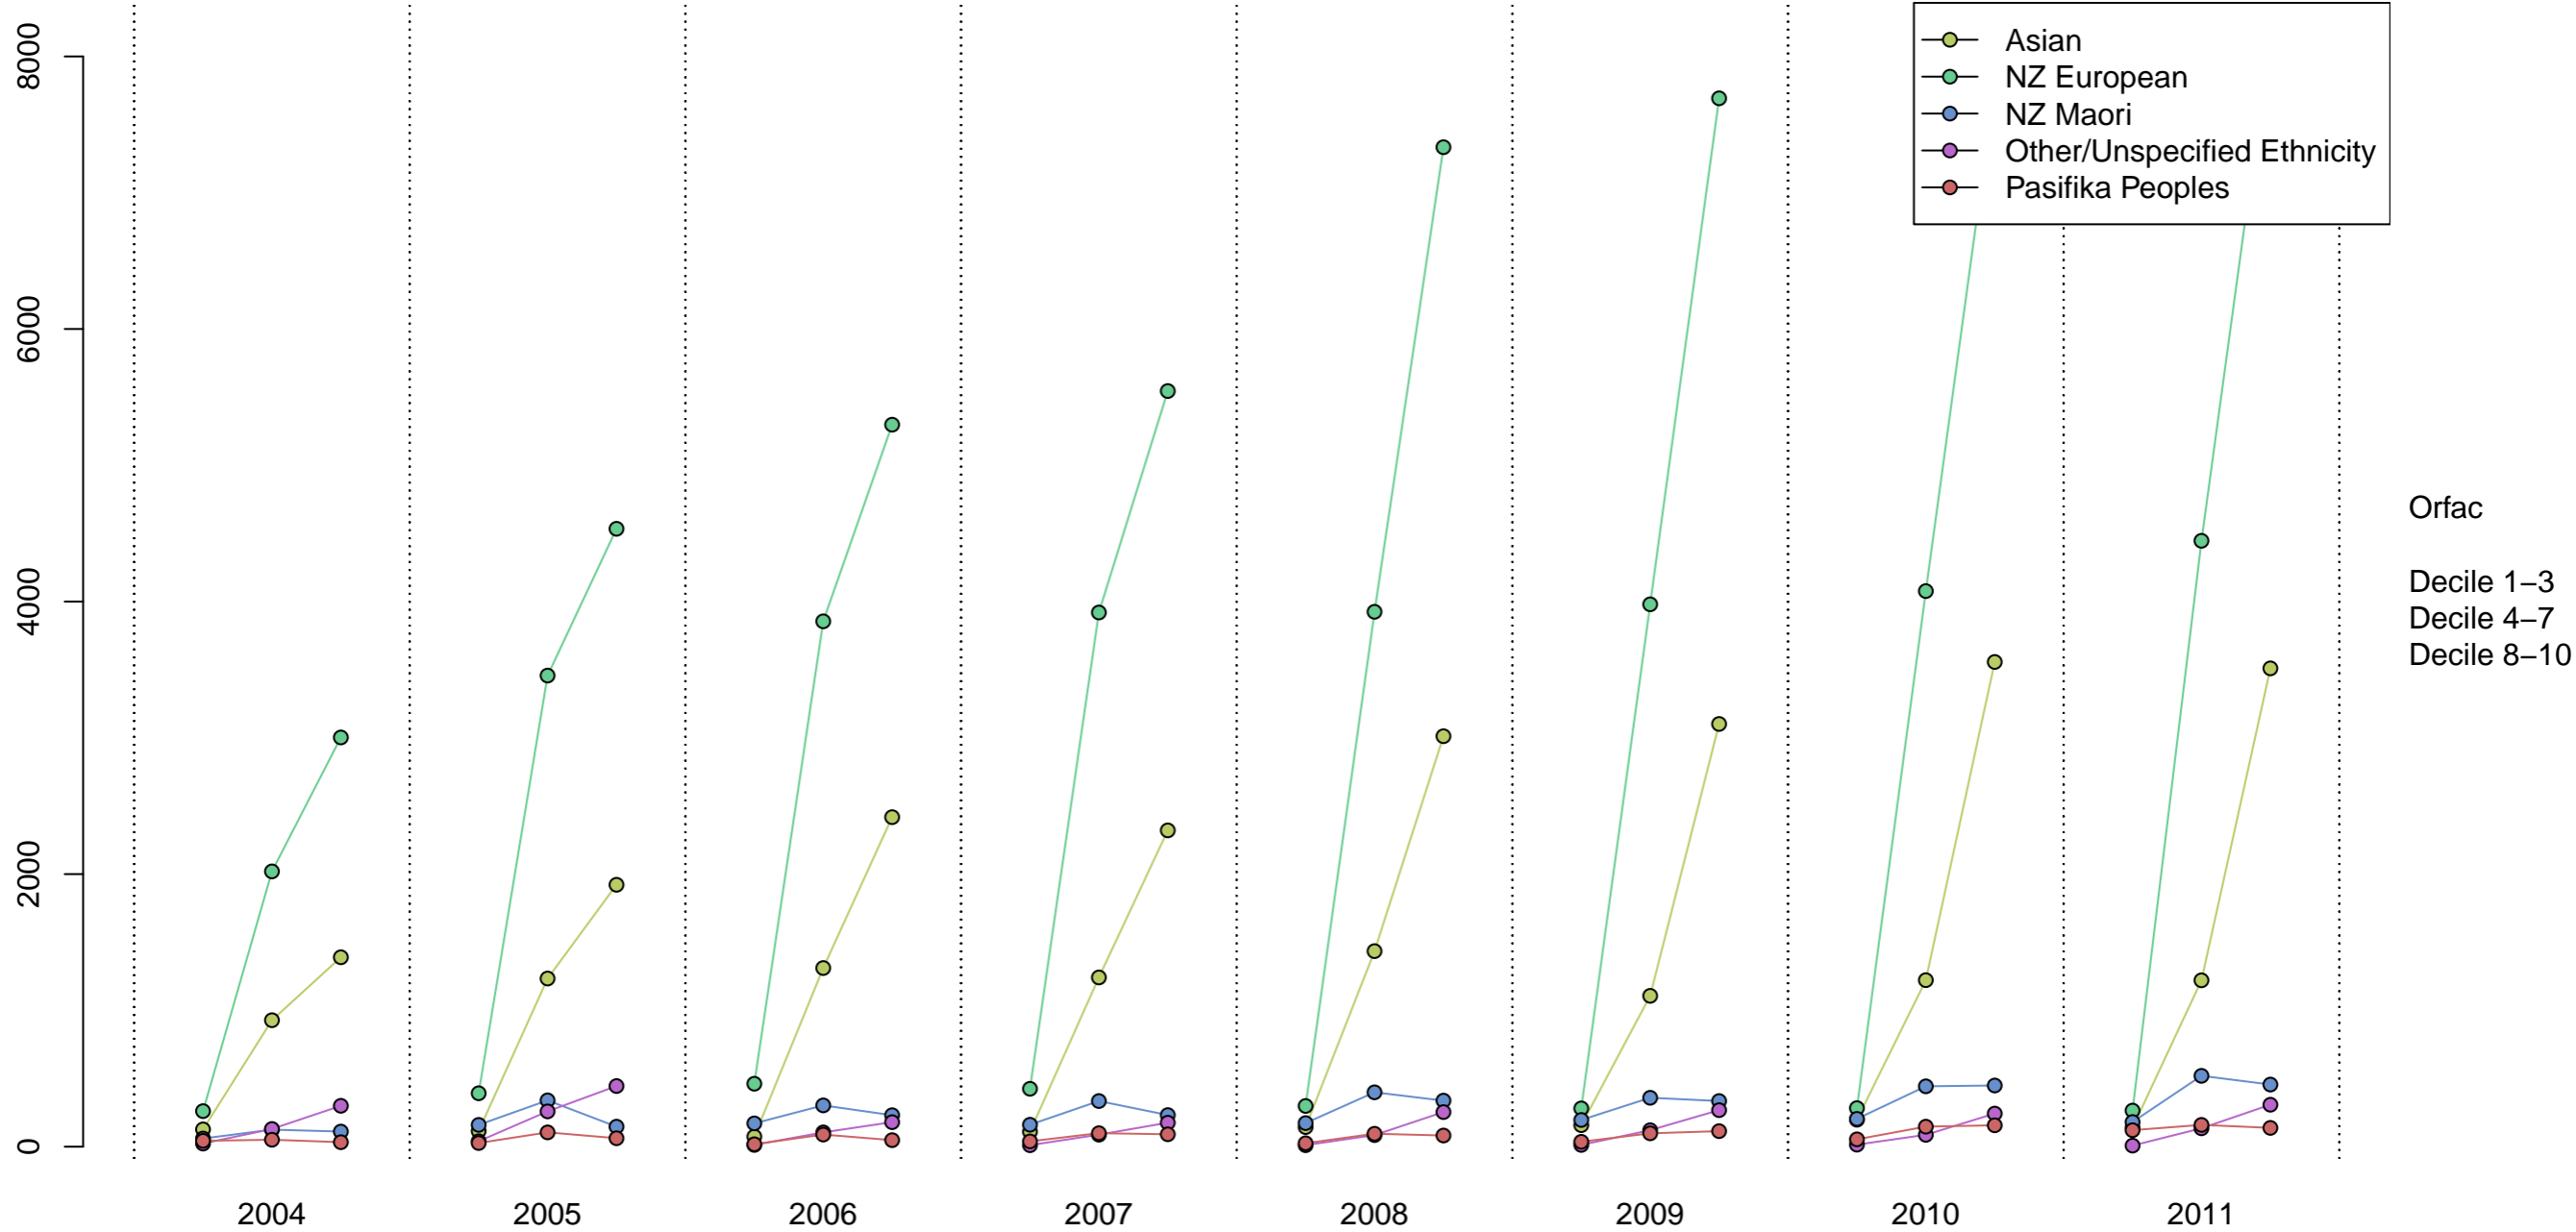

2006

2007

2008

2009

2010

2011

index 6

~Entries by Year and Ethnicity

index 12

~Entries by Year and Gender and Decile

~Entries by Year and Gender and Ethnicity

index 15

~Entries
by Year and Decile and Gender

Orfac

2004
2005
2006
2007
2008
2009
2010
2011

index 16

- Asian
- NZ European
- NZ Maori
- Other/Unspecified Ethnicity
- Pasifika Peoples

Orfac
2004
2005
2006
2007
2008
2009
2010
2011

~Entries by Decile and Ethnicity and Year

~Entries by Decile and Gender and Year