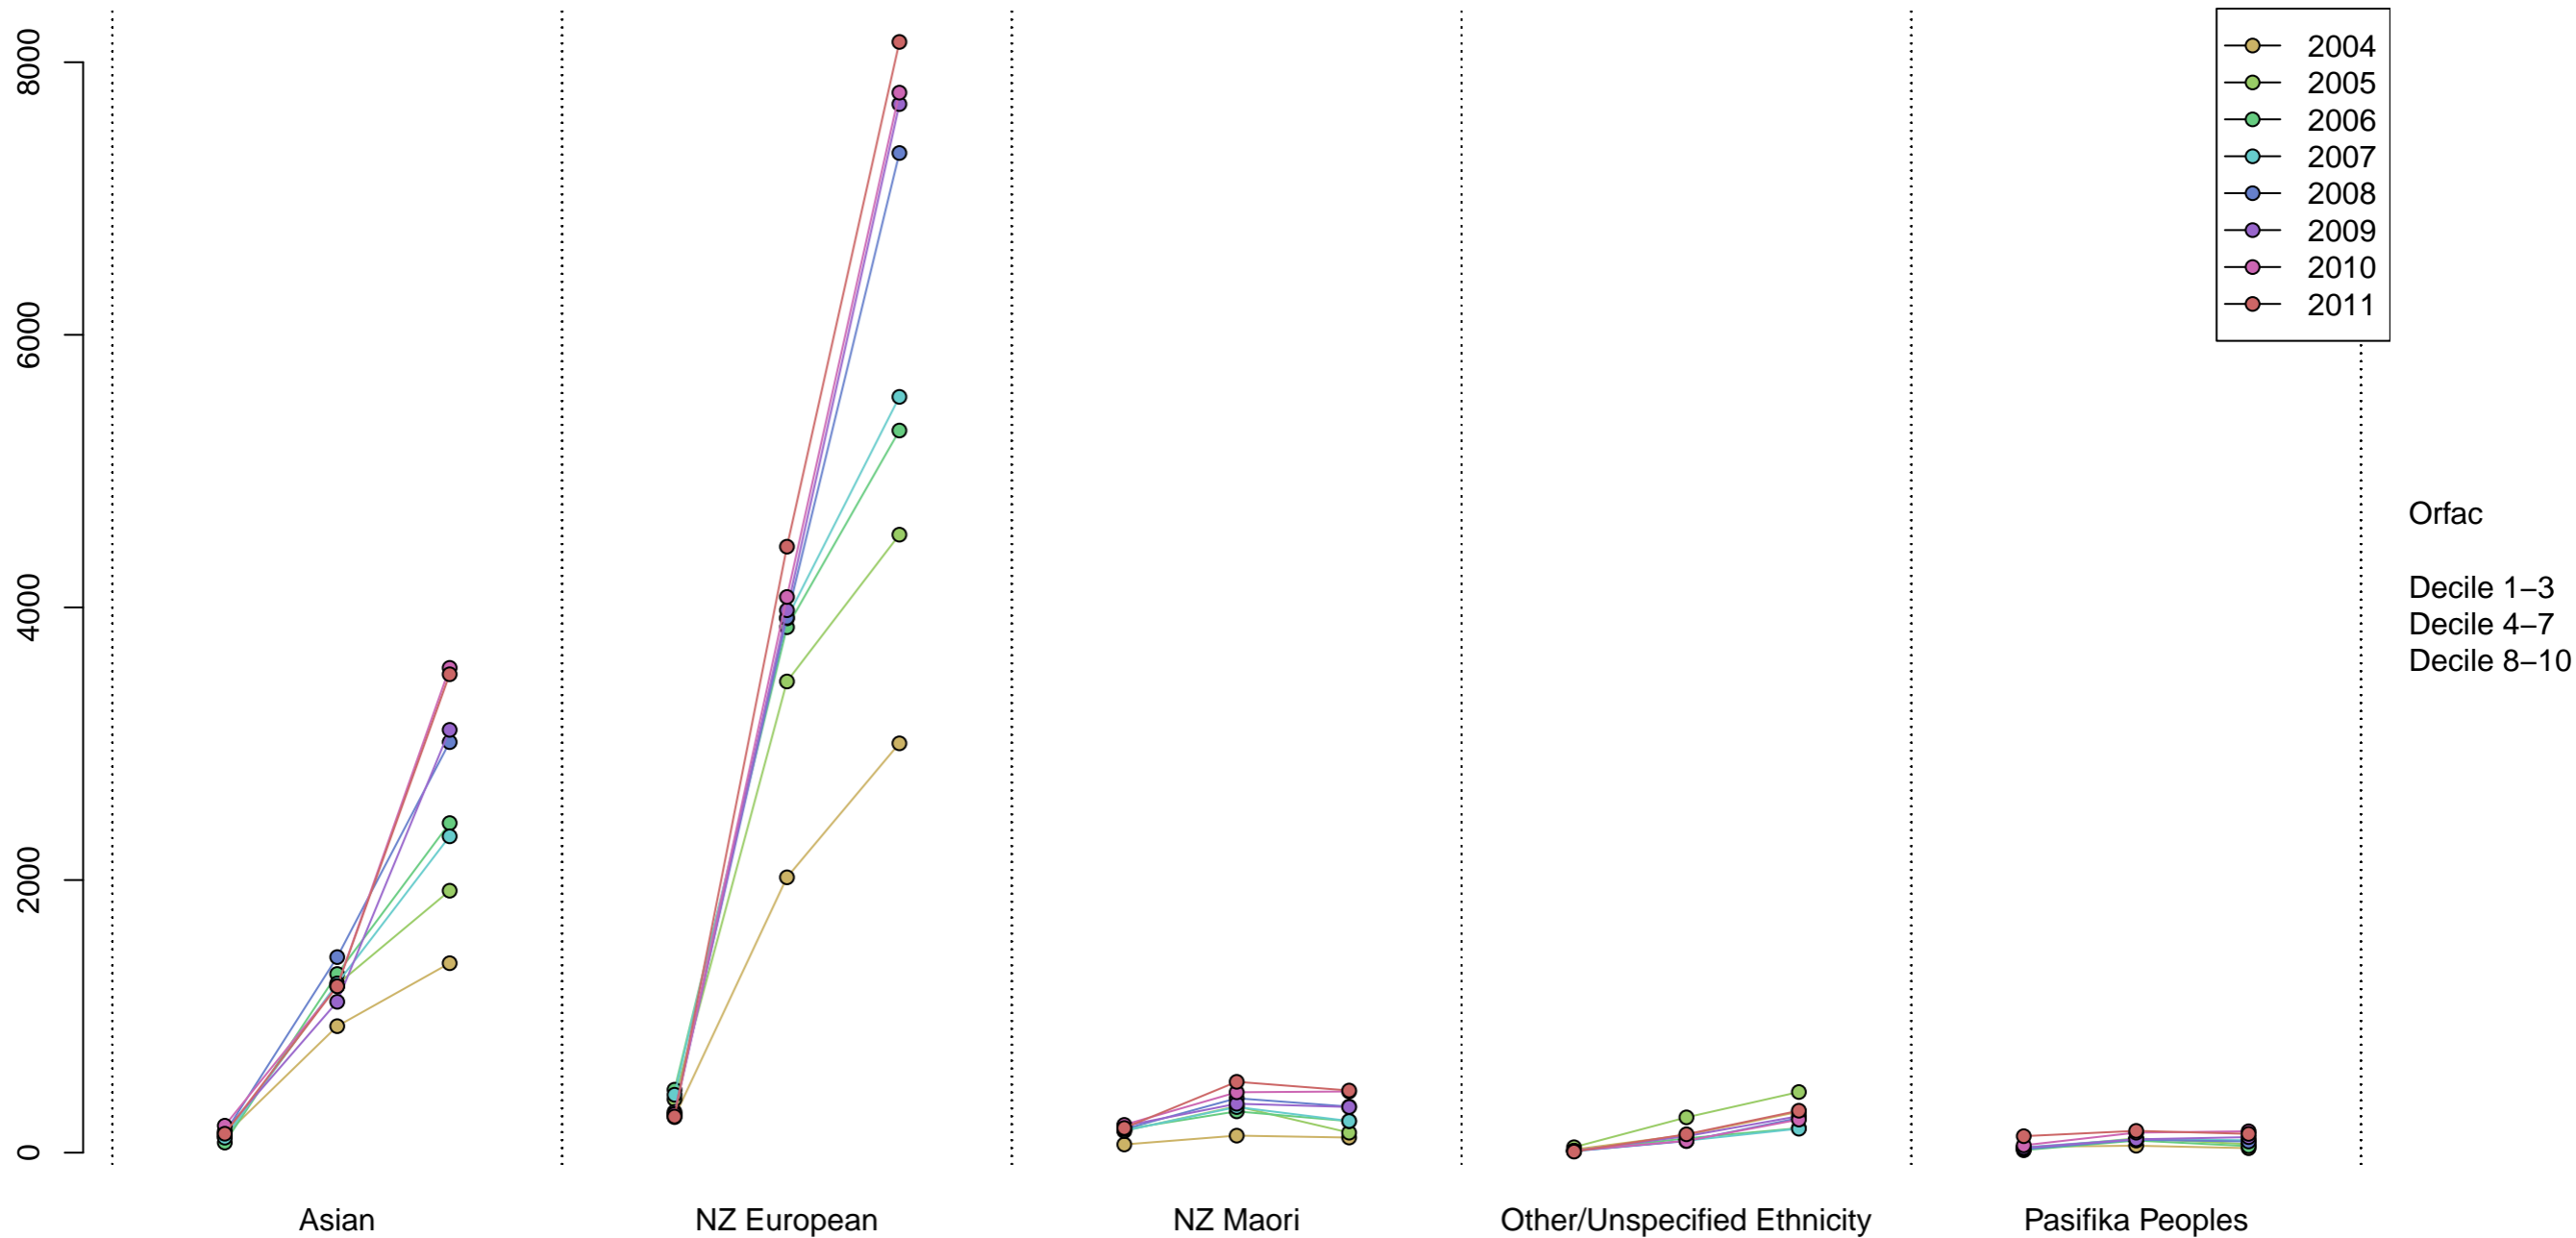

index 12

~Entries by Year and Gender and Decile

~Entries by Year and Gender and Ethnicity

index 15

~Entries
by Year and Decile and Gender

Orfac

2004
2005
2006
2007
2008
2009
2010
2011

index 16

- Asian
- NZ European
- NZ Maori
- Other/Unspecified Ethnicity
- Pasifika Peoples

Orfac
2004
2005
2006
2007
2008
2009
2010
2011

~Entries by Decile and Ethnicity and Year

~Entries by Decile and Gender and Year

~Entries by Decile and Year and Ethnicity

index 20

~Entries by Decile and Gender and Ethnicity

Orfac
Decile 1-3
Decile 4-7
Decile 8-10

index 21

6000
5000
4000
3000
2000
1000
0

Female

~Entries by Decile and Year and Gender