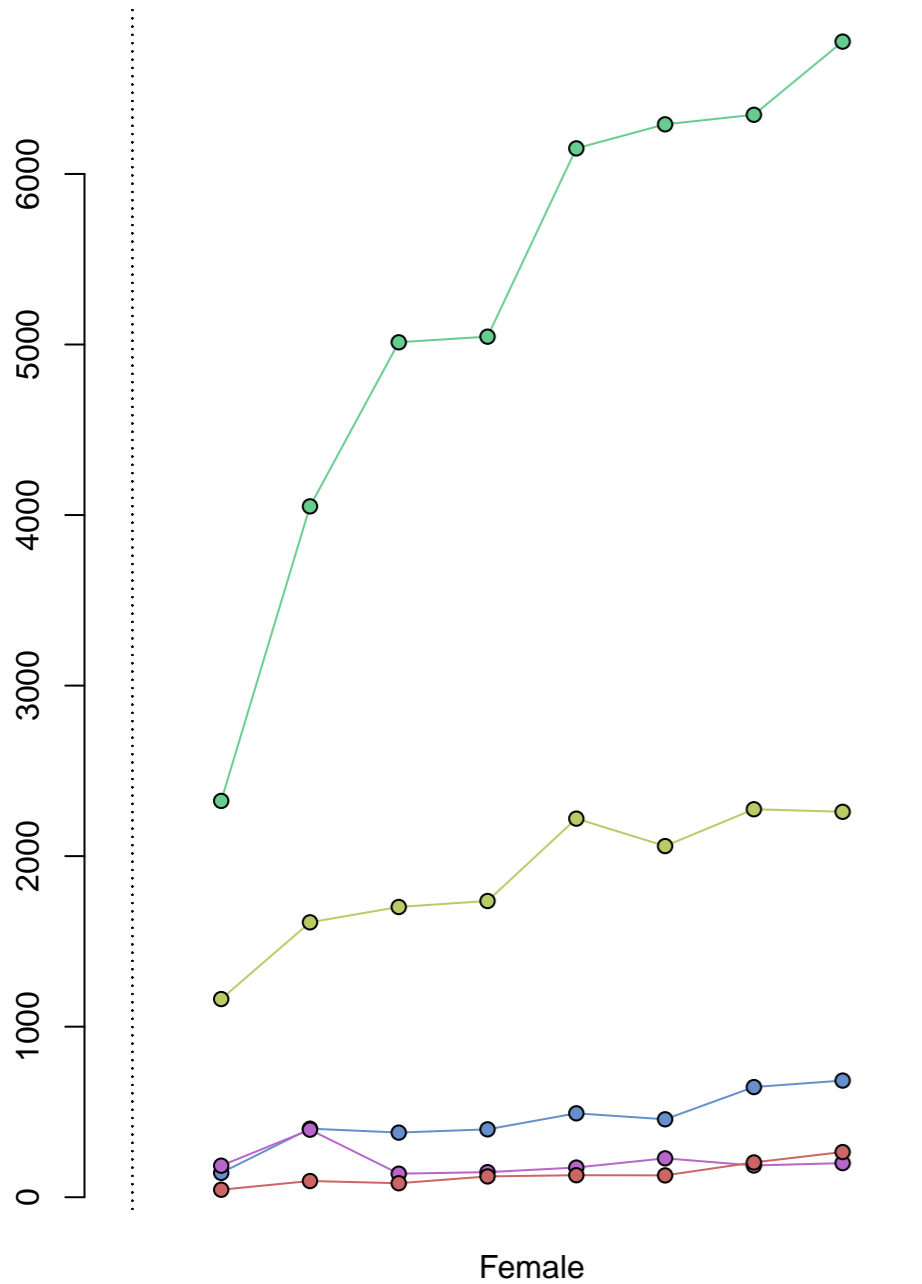

2006

2007

2008

2009

2010

2011

index 6

~Entries by Year and Ethnicity

index 12

~Entries by Year and Gender and Decile

~Entries by Year and Gender and Ethnicity

index 15

~Entries
by Year and Decile and Gender

Orfac

2004
2005
2006
2007
2008
2009
2010
2011

index 16

- Asian
- NZ European
- NZ Maori
- Other/Unspecified Ethnicity
- Pasifika Peoples

Orfac
2004
2005
2006
2007
2008
2009
2010
2011

~Entries by Decile and Ethnicity and Year

~Entries by Decile and Gender and Year