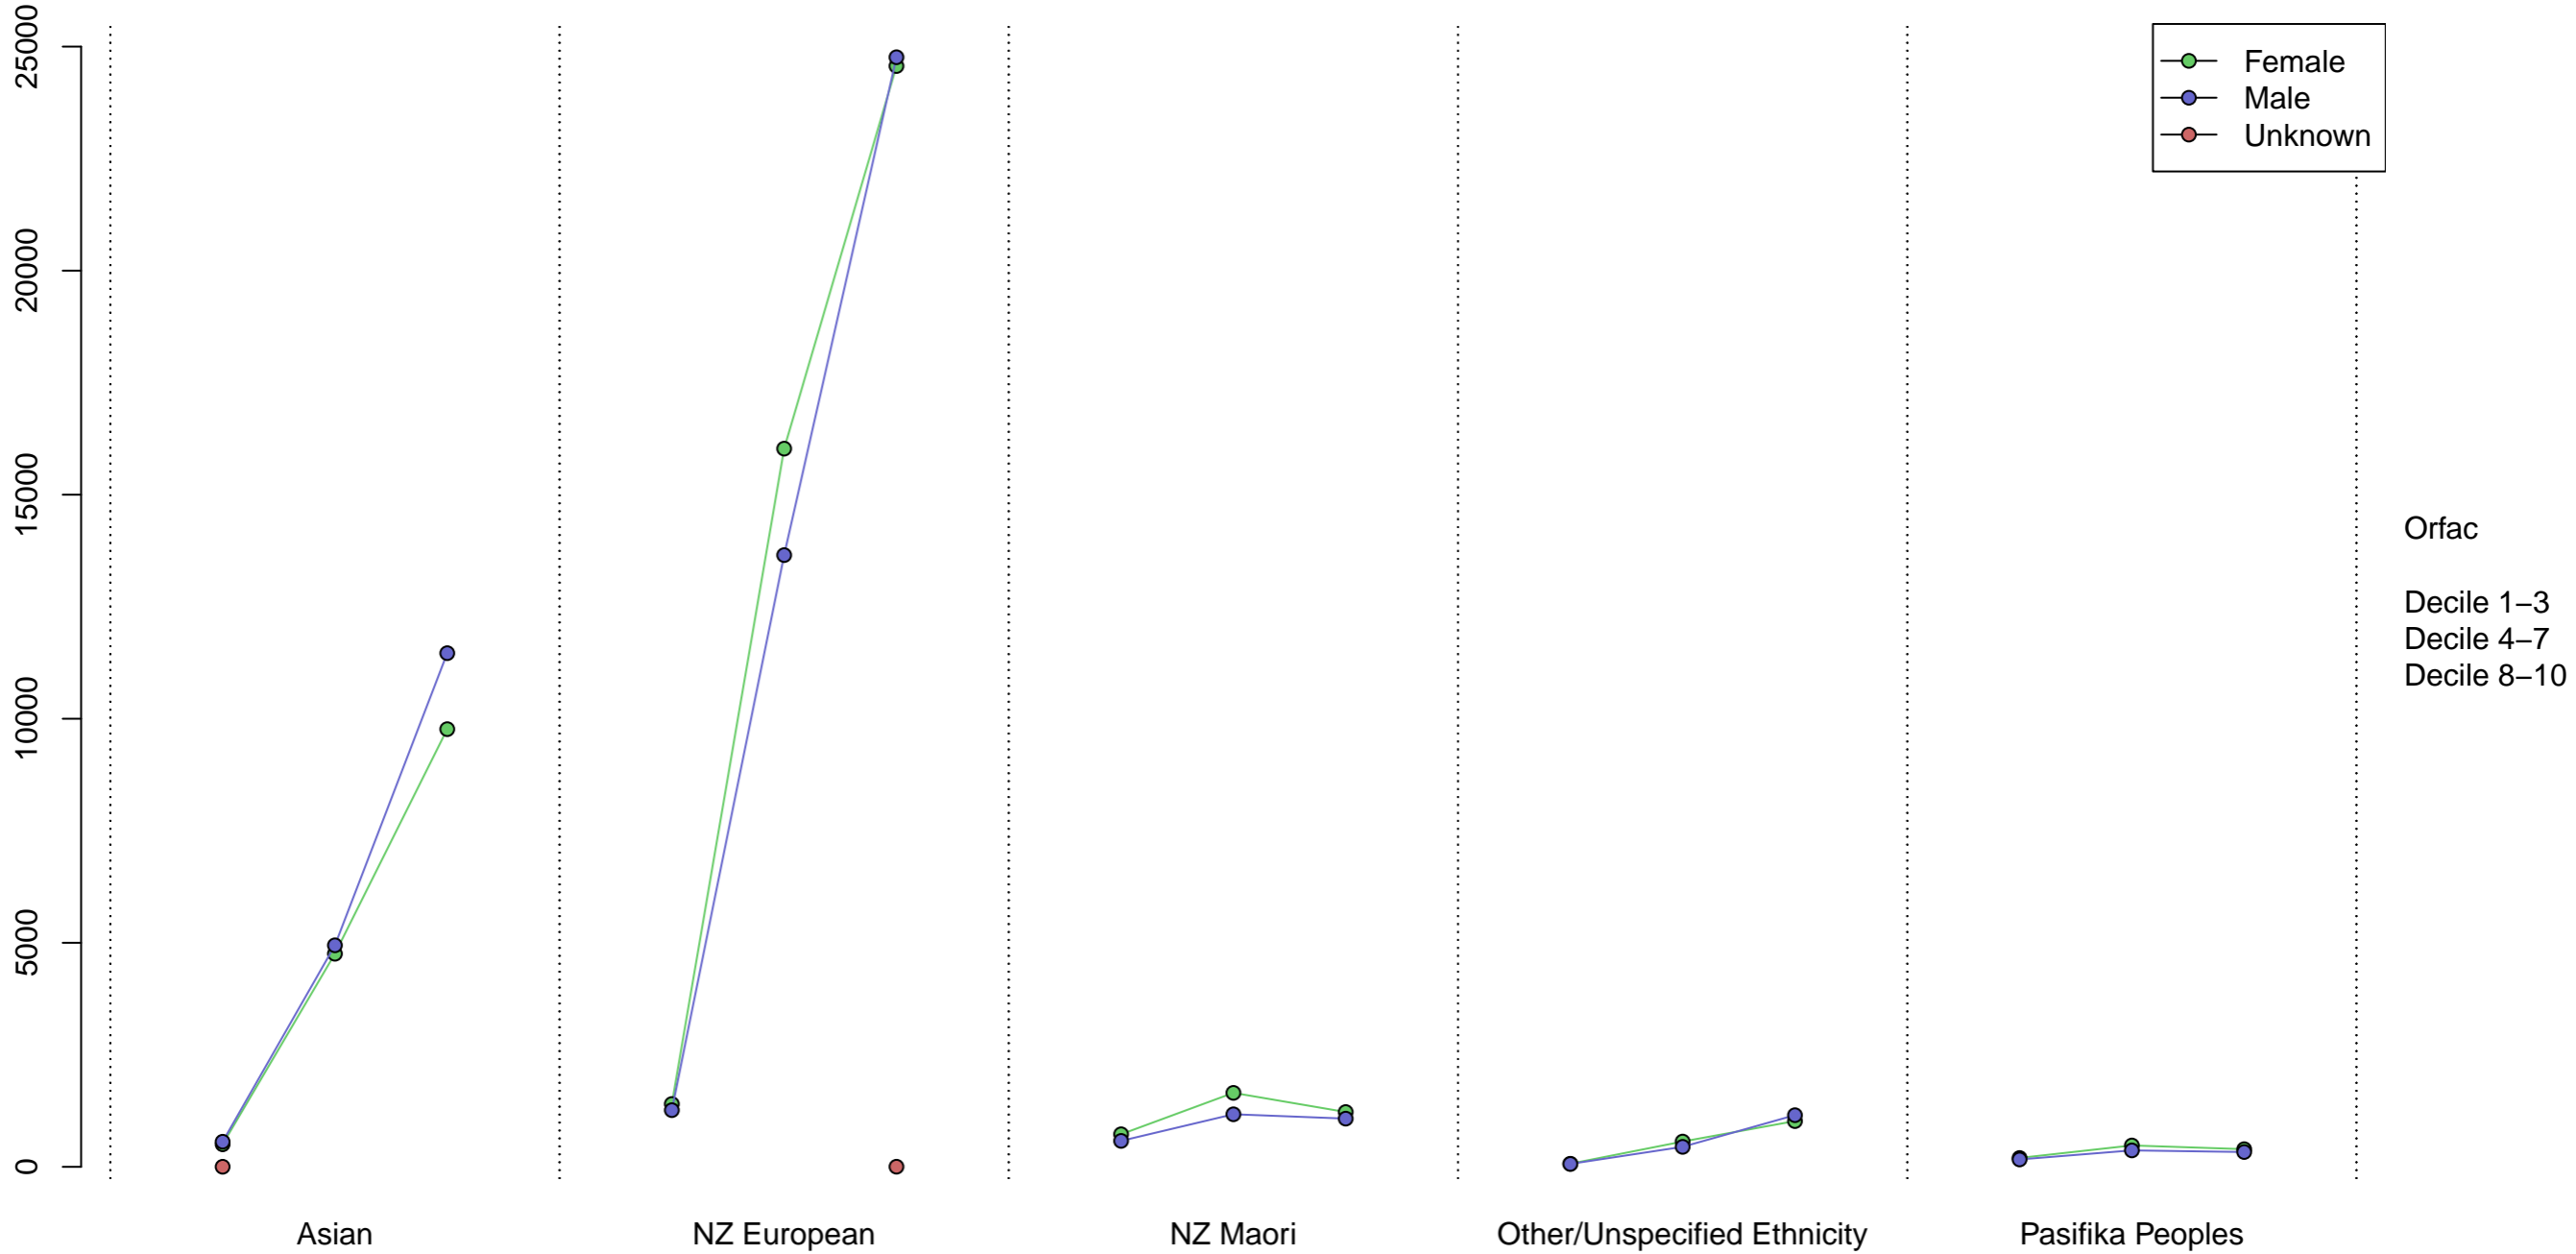

index 12

~Entries by Year and Gender and Decile

~Entries by Year and Gender and Ethnicity

index 15

~Entries
by Year and Decile and Gender

Orfac

2004
2005
2006
2007
2008
2009
2010
2011

index 16

- Asian
- NZ European
- NZ Maori
- Other/Unspecified Ethnicity
- Pasifika Peoples

Orfac
2004
2005
2006
2007
2008
2009
2010
2011

~Entries by Decile and Ethnicity and Year

~Entries by Decile and Gender and Year

~Entries by Decile and Year and Ethnicity

index 20

~Entries by Decile and Gender and Ethnicity

Orfac
Decile 1-3
Decile 4-7
Decile 8-10

index 21

6000
5000
4000
3000
2000
1000
0

Female

~Entries by Decile and Year and Gender